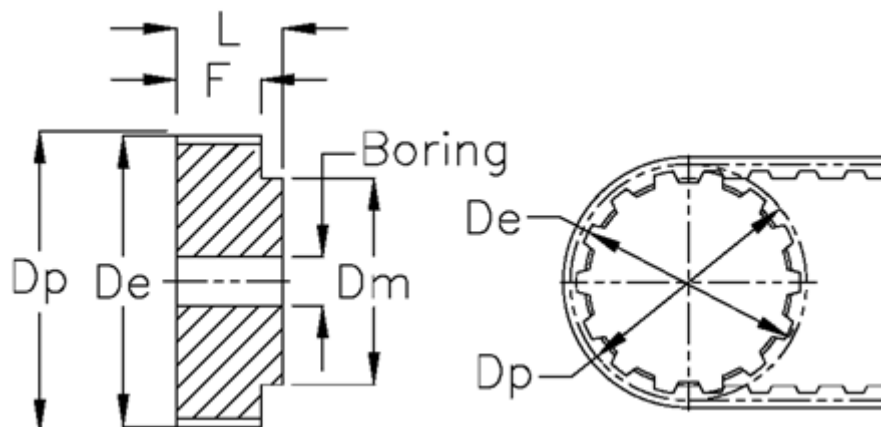

Data Sheet

Article number: 60415236044

Description: Timing Belt Pulley 36 AT5 44/0

Measures

Belt width	= - 25 mm	Type = AT5
De	= 68.8	Weight = 0.315
Dm	= 45	
Dp	= 70.1	
F	= 30	
L	= 36	
Pre-drilled	= 8	
Tooth number	= 44	